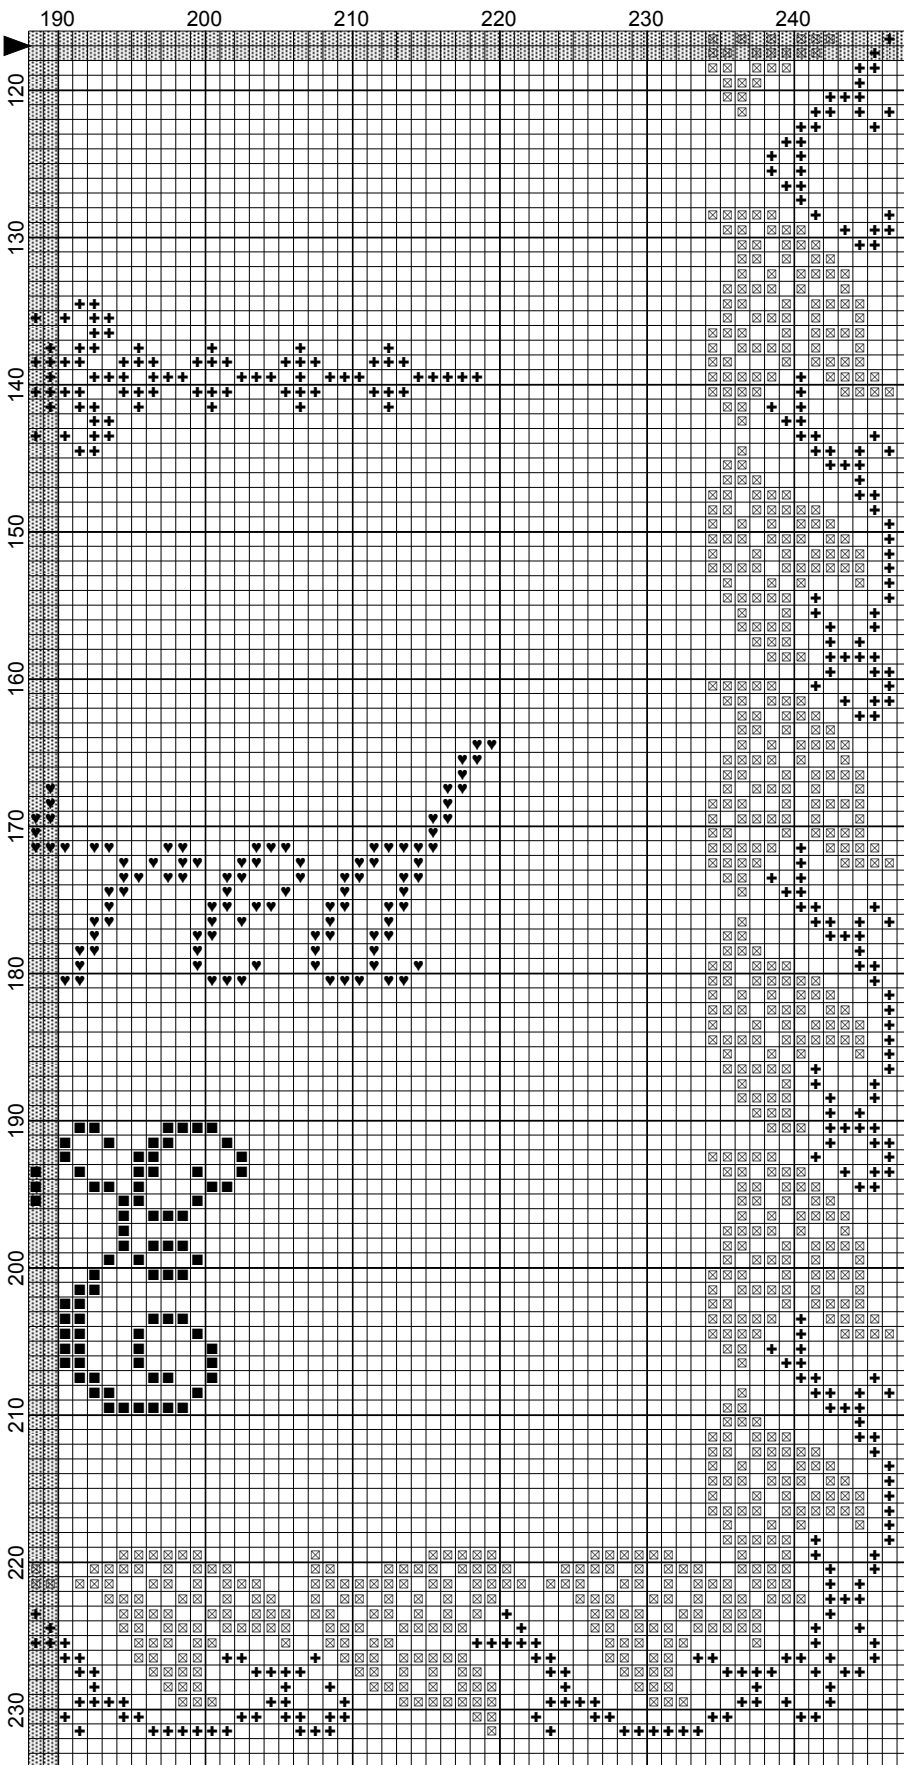

Peace Prayer of St Francis

Nouveau Encore Designs, Licensed to: Stephanie