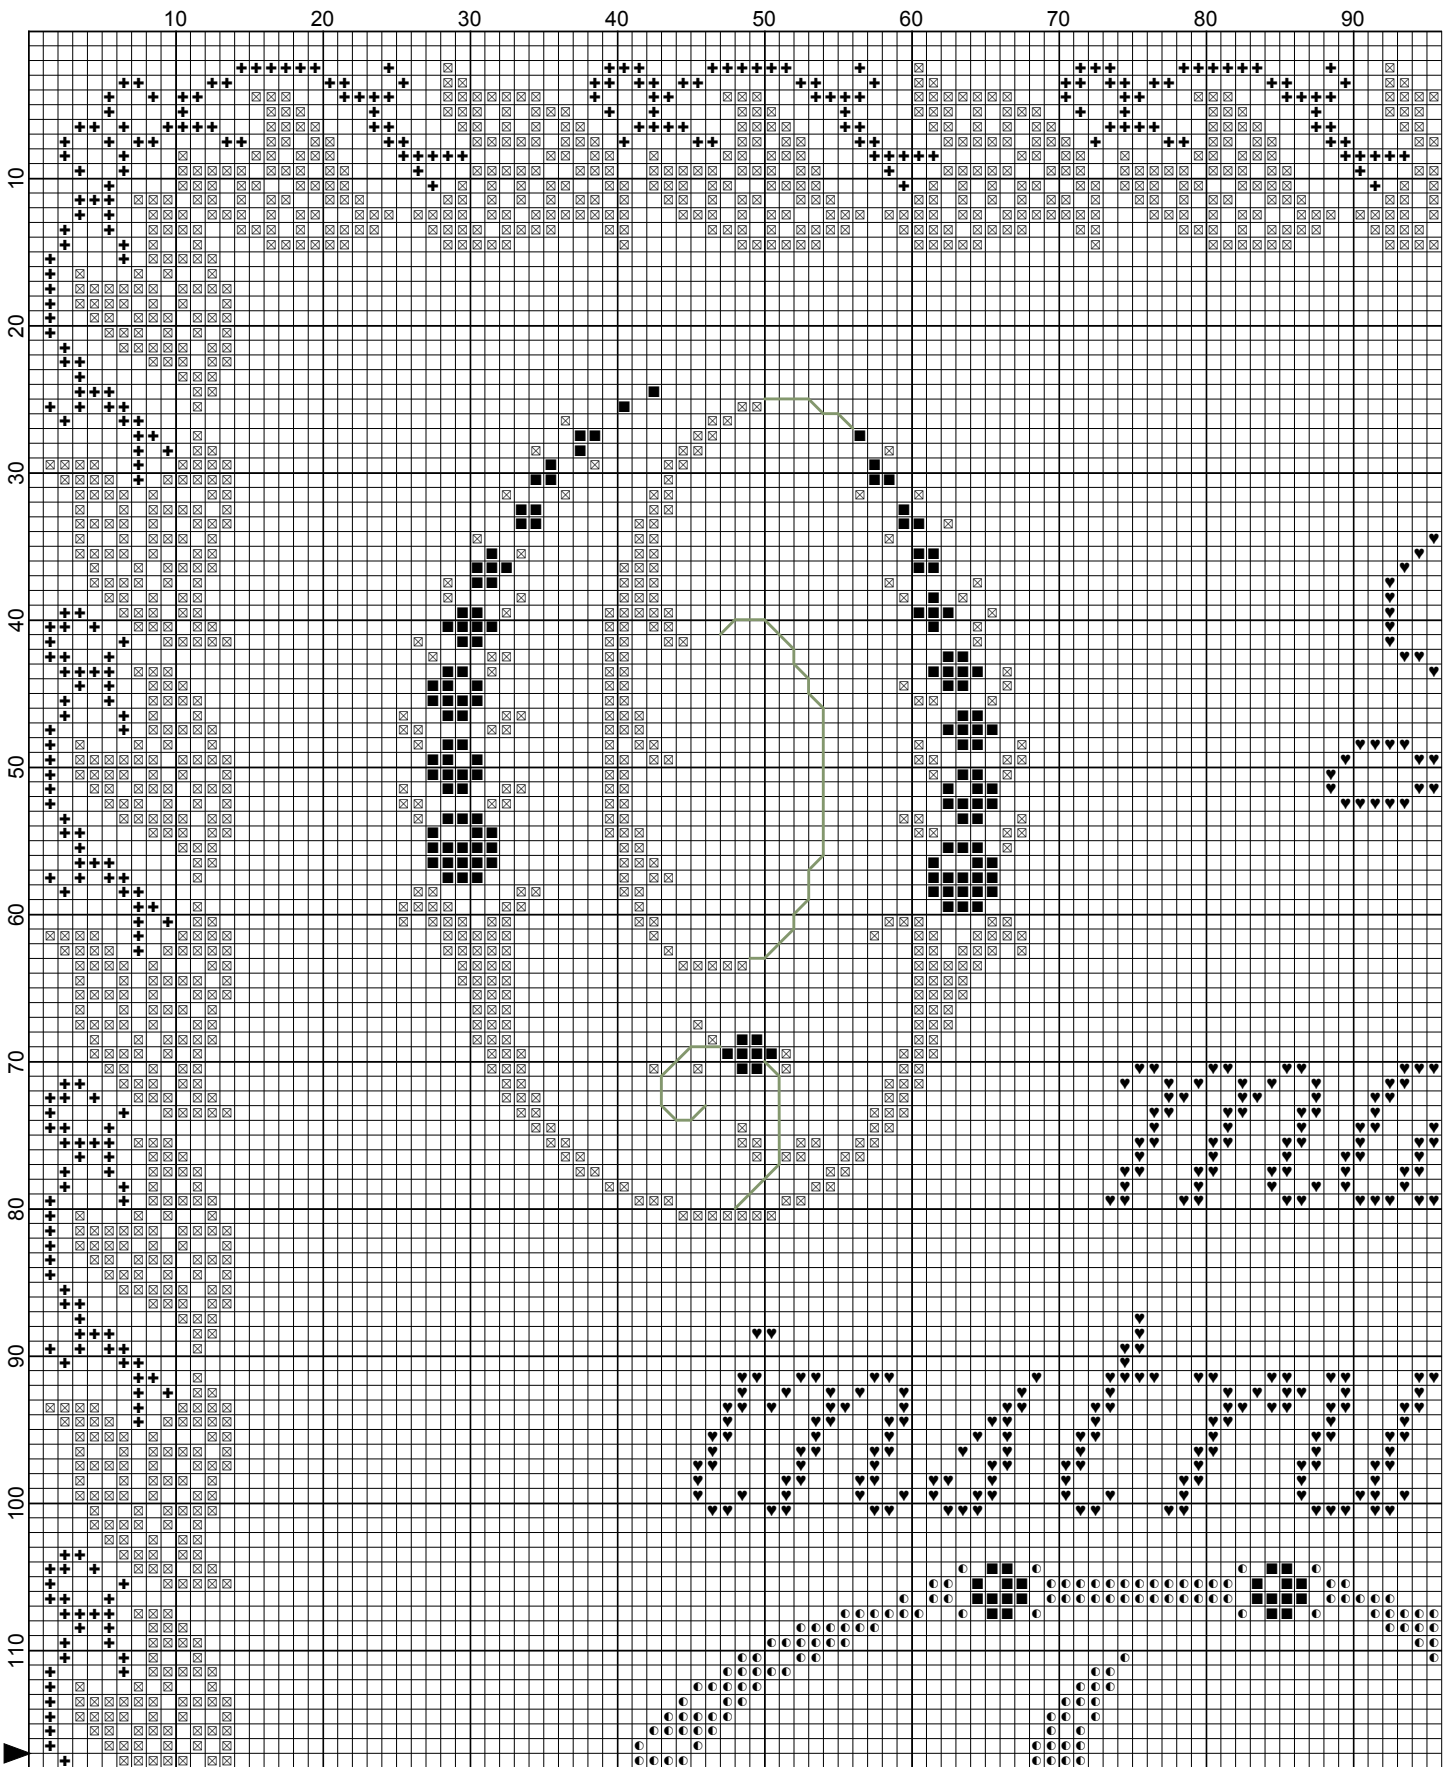

Peace Prayer of St Francis

Nouveau Encore Designs, Licensed to: Stephanie