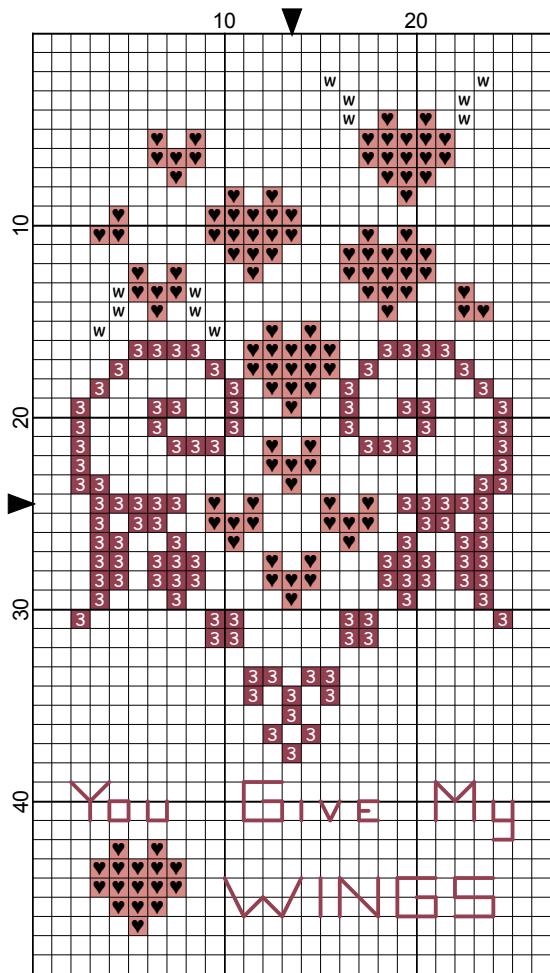

Valentine Freebie 2012 by Nouveau Encore Designs

2011, Licensed to: Stephanie

Valentine Freebie 2012

Author: S Twillman
Company: Nouveau Encore Designs
Copyright: 2011
Website: www.nouveauecore.com
Grid Size: 27W x 49H
Design Area: 1.64" x 3.21" (23 x 45 stitches)

Legend:

 [2] DMC White white

 [2] DMC 223 shell pink - lt

 [2] DMC 315 antique mauve - md dk

Backstitch Lines:

 DMC-315 antique mauve - md dk